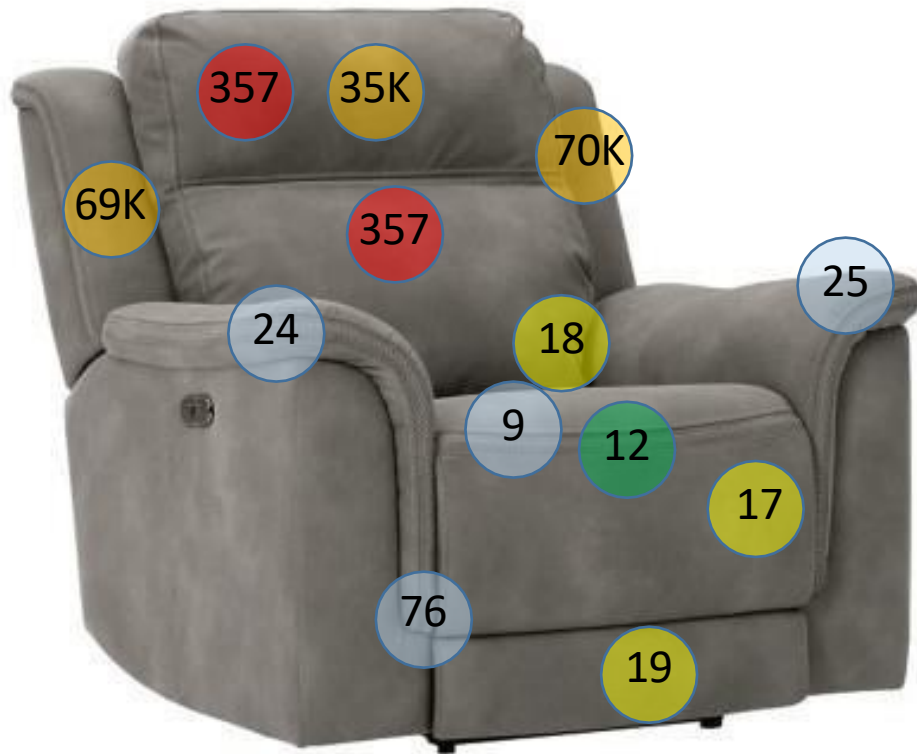

# 5930113

Call Out	Description
●	Blown Fiber
●	Cushion Chaise Pad - top Pad
●	Cushion Foam
●	KD Component
●	Cover

*Signature*  
DESIGN  
BY **ASHLEY**®

10

11

20

148

419

21

426

433

520

22

28

40

23